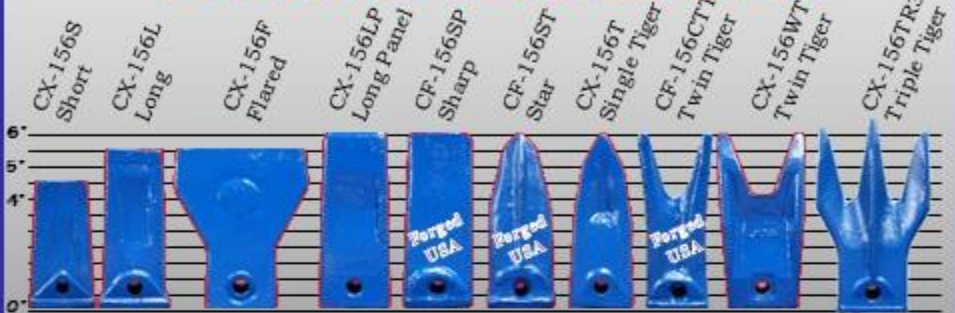

© All manufacturer's names, numbers, symbols, and descriptions are used for reference purposes only.

**All Styles
In Stock**

H&L® Hensley® Top-Pin Teeth!

C-156LPN
Long Coiled Pin

All Locking
Pins In Stock!

Sharp

Flared

Single
Tiger

Twin
Tiger

Medium size Parabolic® style Teeth!

Part Number	Style	Your Cost
CX-220F	Flared Tip	
CX-220SP	Sharp Tip	
CX-220T	Single Tiger	
CX-220WT	Twin Tiger	
CX-290F	Flared Tip	
CX-290SP	Sharp Tip	
CX-290T	Single Tiger	
CX-290WT	Twin Tiger	
CX-290TR3	Triple Tiger	
CX-330F	Flared Tip	
CX-330SP	Sharp Tip	
CX-330T	Single Tiger	
CX-330WT	Twin Tiger	
CX-350SP	Sharp Tip	
CX-400SP	Sharp Tip	
CX-400T	Single Tiger	
CX-400WT	Twin Tiger	
CX-475SP	Sharp Tip	

156 Series Tooth LINE-UP!

Save 75%

Save 75%

Save 75%

All Tooth Kits
Now Available!

consists of:
5- Teeth of your choice
5- pins

156 Series Style Tooth Kits!

Kit Part Number	Style	Your Cost
KIT156F	Flared Tip	
KIT156S	Short Tip	
KIT156L	Long Tip	
KIT156LP	Long Panel	
KIT156T	Single Tiger	
KIT156WT	Twin Tiger	
KIT156TR3	Triple Tiger	

Triple Tiger® for Hensley Style Adapters!

H&L®
Parabolic®
Style PINS