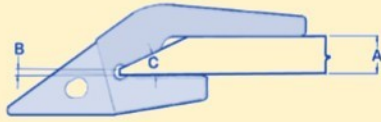

Weld on Series Adapters

1W Style