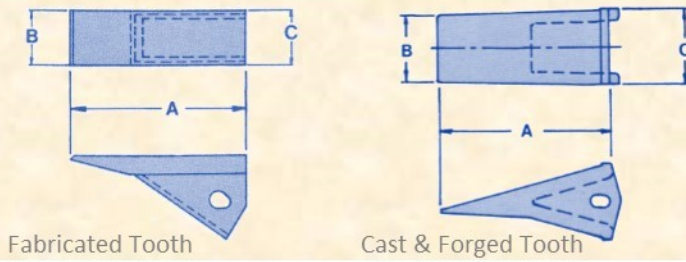

Fabricated, Cast and Forged Teeth

23 and 230 Series

Fabricated Tooth

Cast & Forged Tooth

Fabricated Teeth

Deere Numbers	H&L Number	Tooth Styles	A	B	C
U13929 U42751	23SP	Sharp	5.06"	2.25"	2.25"
T72548	23HW	Flared	5.00"	4.50"	2.25"

Cast Value Teeth

Deere Number	H&L Number	Tooth Styles	A	B	C
T230SP	230CSP	Sharp	6.00"	2.25"	2.25"
T230ST	230CST	Star	6.25"	0.38"	2.25"
TT230HD	230THD	Single Tiger	6.25"	0.25"	2.25"
T230WT	230TW	Twin Tiger	6.50"	2.88"	2.25"
TF23L	230TF	Fangs	6.12"	1.75"	3.00"
Optional	230TR3	Triple Tiger	7.00"	4.00"	2.50"
Optional	230SP-5	Lip Saver	6.50"	1.50"	4.50"
Optional	230HD-5	Lip Saver	6.50"	1.50"	4.50"
Optional	230T9-5	Lip Saver	6.50"	0.25"	4.50"
Optional	230TT7-5	Lip Saver	6.50"	3.25"	4.50"
Optional	230CF	Flared	5.25"	4.50"	2.25"
Optional	230CHF	Flared	6.50"	4.50"	2.38"
Optional	230CHFC	Corner			

Uniforged Teeth

Deere Number	H&L Number	Tooth Styles	A	B	C
T56317	230SP	Sharp	6.12"	2.12"	2.25"
T56524	230ST	Star	6.25"	0.25"	2.38"
Optional	230T9	Single Tiger	6.50"	0.25"	2.38"
Optional	230TT7	Twin Tiger	6.75"	3.00"	2.38"
Optional	230CLAW	Fangs	6.25"	1.50"	2.38"
Optional	230TTCLAW	Fangs Twin	6.50"	3.25"	2.38"
Optional	230CTT	Twin Tiger	6.25"	2.75"	2.38"
Optional	230F	Flared	6.50"	4.50"	2.38"

Weld on Series Adapters

1W Style

1CW Style

Deere Number	H&L Number	Styles	A	B	C
U43792	2740-W-23	1W	1.06"	0.19"	23
U42750 T728X230	2740-AW-23	1W	0.91"	0.19"	23
T36126 T417X230	2740-MW-23	1W	0.91"	0.25"	23
U43792*	2740-ZW-23	1W	1.06"	0.19"	23
	2740-AFW-23**	1W-AF	1.06"	0.19"	23
U13928 PMD834-23	D-834-23	1CW	1.00"	0.19"	30
PM2300-10	D-834-Y-23	1CW	1.00"	0.19"	23