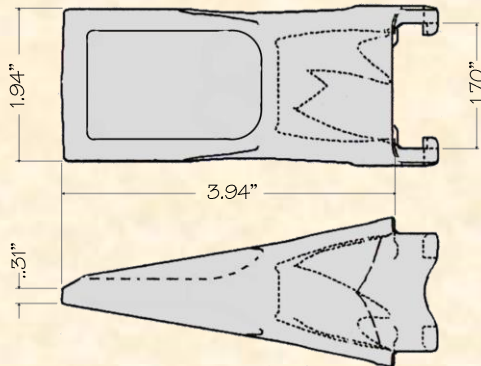

# H&L "Cobra Line" CV-13 Series Teeth fit all field OEM Style Super-V Adapters.

CV-13 General Purpose  
2.1#

CV-13T Single Tiger Sharp (Same as V-13VY)  
1.8#

*Esco style Super-V PRODUCT*

**H&L® TOOTH COMPANY**

*Factory in Tulsa, Oklahoma*

*"Cobra Line" Super-V Style TEETH design*

**CV-13 Series**

*H&L Tooth Company History since 1931:*

*H&L CV-13 series Value-Cast "Cobra Line" Super-V teeth meets or exceeds the OEM standards. All Value-Cast teeth are covered under H&L's standard warranty. H&L part numbers are CV-13 and CV-13T.*