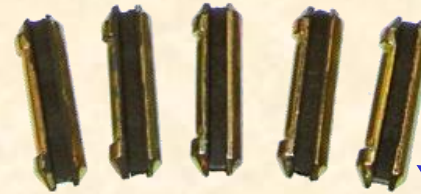

©H&L Tooth Company 2019

Cobra Line Bobcat Top Flexpin Series Teeth, Replaces ALL Bobcat® Style top Flexpins Teeth, since 2016.

H&L's **KITHL-6737325WT** Tooth Kits consists of five-(5) HL-6737325WT Twin Tiger Teeth, Inspected in Tulsa Oklahoma for enhance tooth **DURABILITY** and long **LASTING SHARPNESS!**

Kits also include five-(5) HL-6737326 Flexpins

**TOOTH
HARDNESS
444-514BHN**

COBRA LINE PRODUCT

H&L® TOOTH COMPANY

Factory Direct From Tulsa, Oklahoma

A "Cobra Line" Bobcat Style TOOTH KIT

KITHL-6737325WT

Tooth Kits with 5-HL-6737325WT Teeth and Flexpins
16.0#/7.26 kgs.

**5-HL-6737325WT
TEETH**

**5-HL-6737326
FLEXPINS**