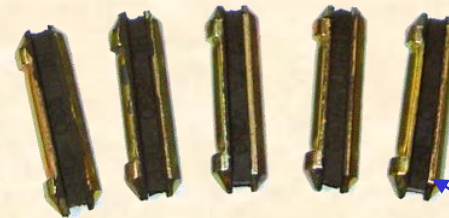

©H&L Tooth Company 2019

T349.2019

Cobra Line Bobcat Top Flexpin Series Teeth, Replaces ALL Bobcat® Style top Flexpins Teeth, since 2016.

H&L's **KITHL-6737325** Tooth Kits consists of five-(5) HL-6737325 Long Teeth, *Inspected* in Tulsa Oklahoma for enhance tooth **DURABILITY** and long **LASTING SHARPNESS!**

Kits also include five-(5) HL-6737326 Flexpins

COBRA LINE PRODUCT

H&L® TOOTH COMPANY

Factory Direct From Tulsa, Oklahoma

A "Cobra Line" Bobcat Style TOOTH KIT

KITHL-6737325

Tooth Kits with 5-HL-6737325 Teeth and Flexpins

10.0#/4.54 kgs.

**5-HL-6737325
TEETH**

**5-HL-6737326
FLEXPINS**