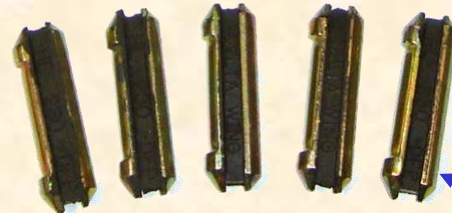

©H&L Tooth Company 2019

Cobra Line Bobcat Top Flexpin Series Teeth, Replaces ALL Bobcat® Style top Flexpins Teeth, since 2016.

H&L's **KITHL-6737325T** Tooth Kits consists of five-(5) HL-6737325T Single Tiger Teeth, Inspected in Tulsa Oklahoma for enhance tooth **DURABILITY** and long **LASTING SHARPNESS!**

*Kits also include five-(5) HL-6737326 Flexpins*

**TOOTH  
HARDNESS  
444-514BHN**

**5-HL-6737325T  
TEETH**

**5-HL-6737326  
FLEXPINS**

**COBRA LINE PRODUCT**  
**H&L® TOOTH COMPANY**

*Factory Direct From Tulsa, Oklahoma*

*A "Cobra Line" Bobcat Style TOOTH KIT*

**KITHL-6737325T**

Tooth Kits with 5-HL-6737325T Teeth and Flexpins

13.0#/15.90 kgs.