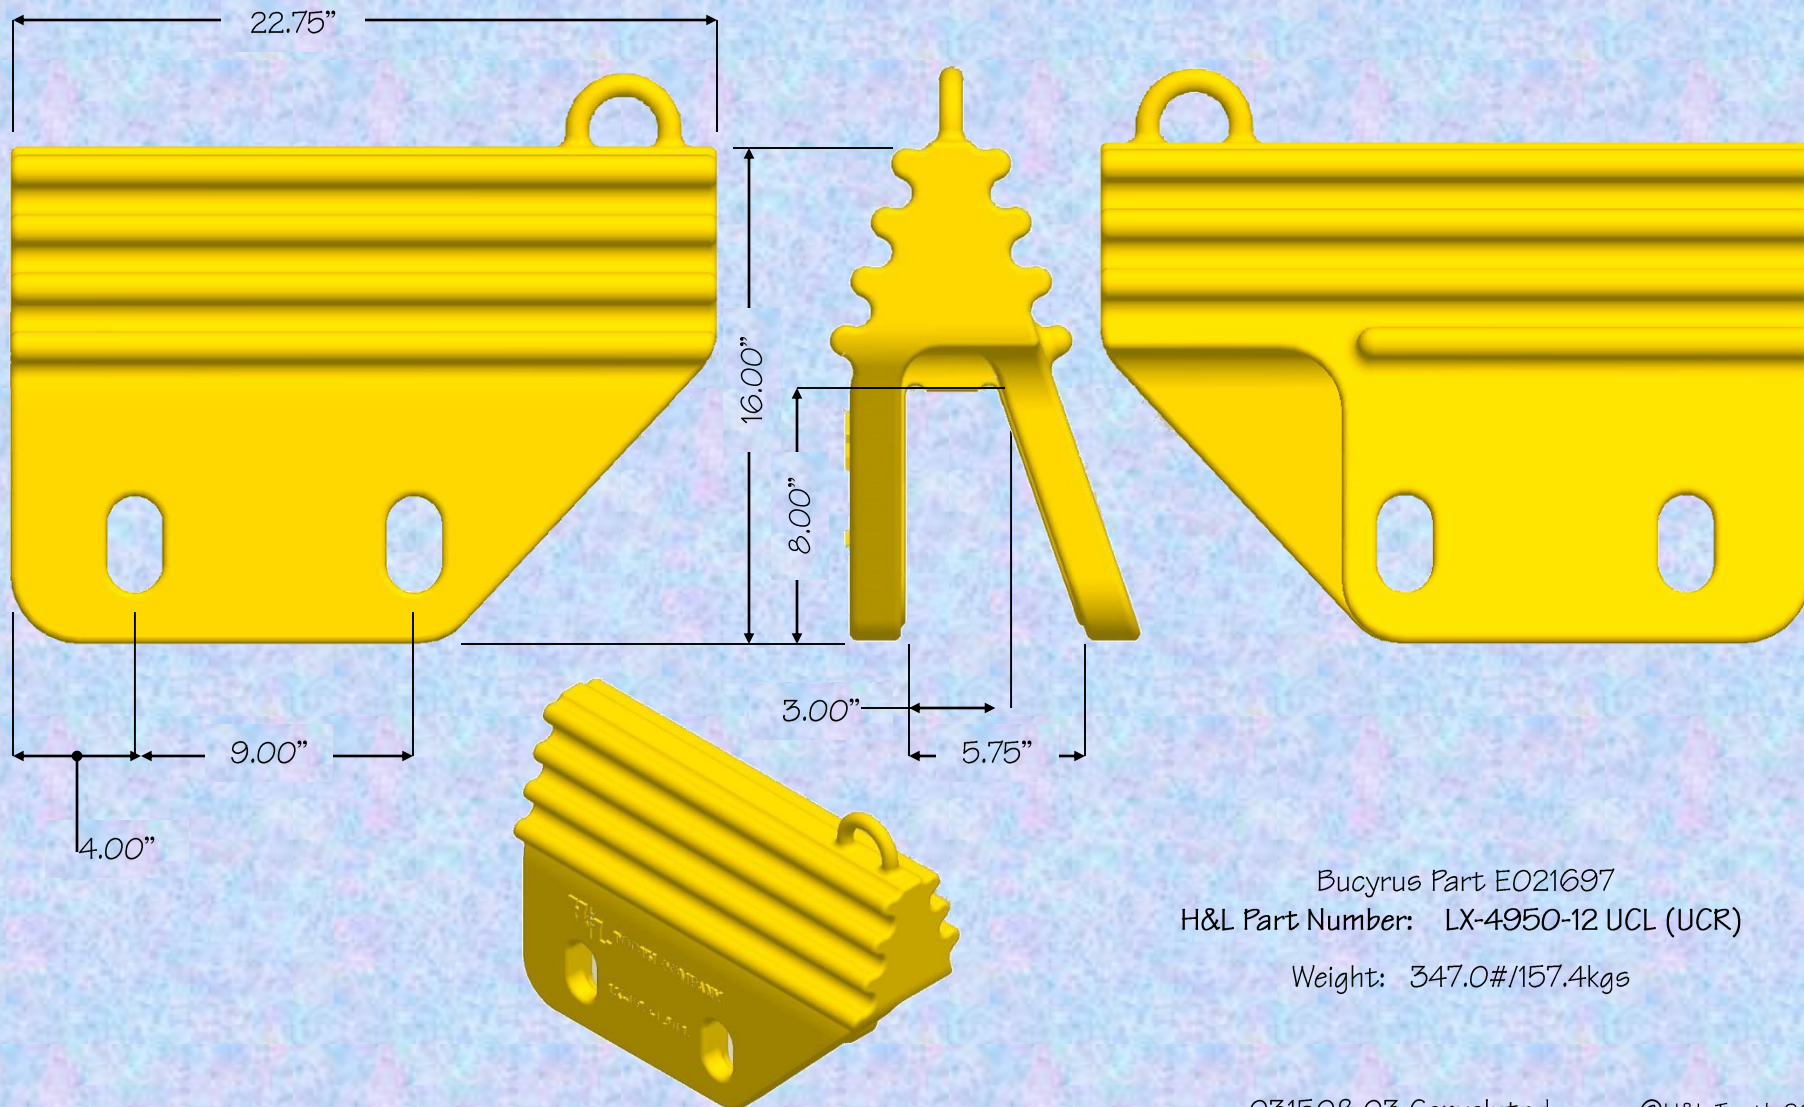

# H&L CONVOLUTED STYLE WEAR SHROUDS FOR Cat 7495 and Bucyrus 495HR & B Shovels

General Design UPPER CORNER SHROUD, Left Hand... Right Hand Opposite

Bucyrus Part E021697  
H&L Part Number: LX-4950-12 UCL (UCR)

Weight: 347.0#/157.4kgs