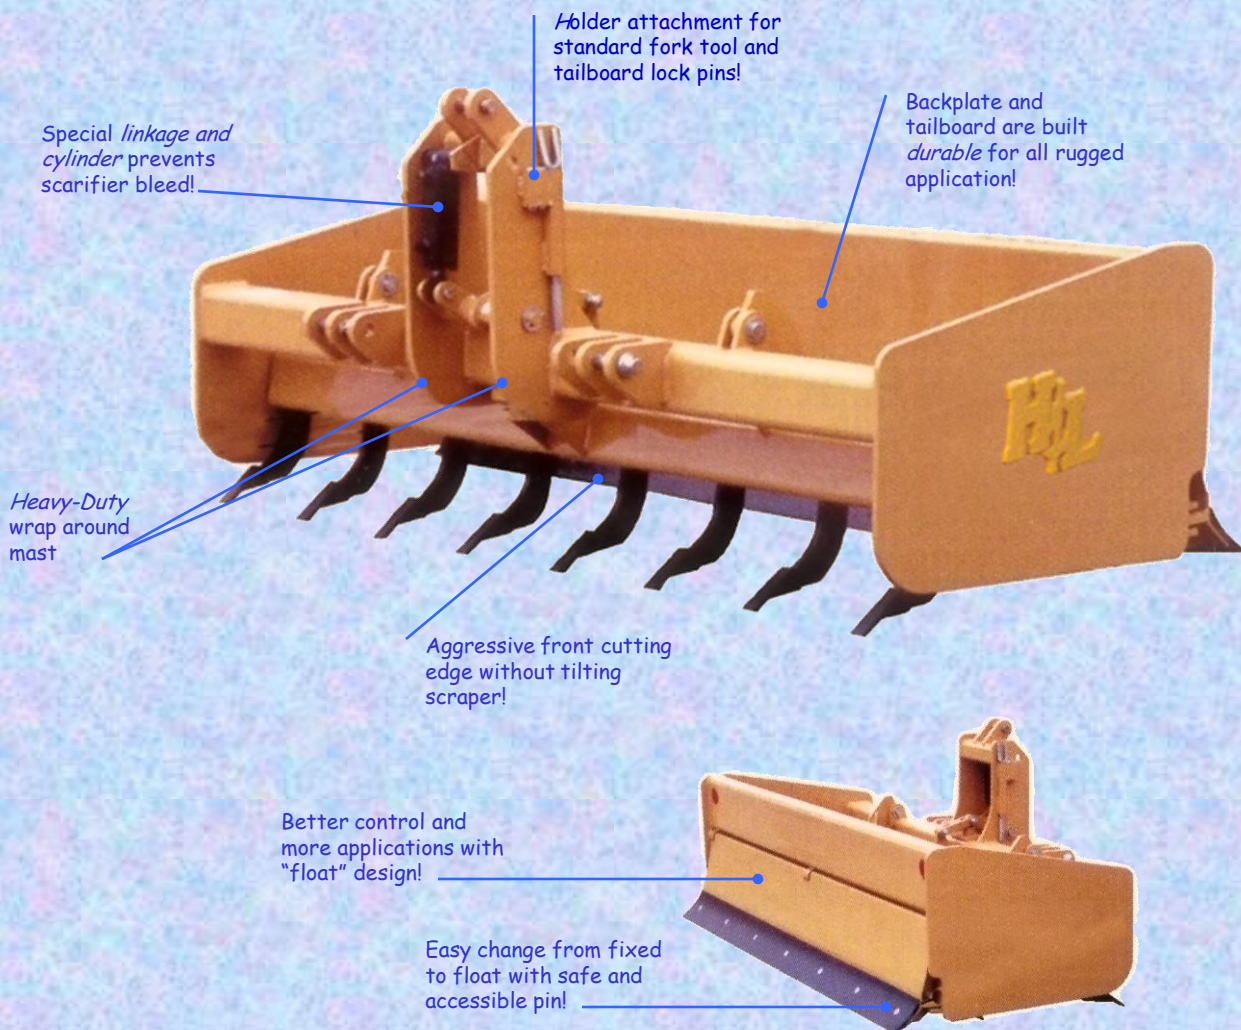

## INDUSTRIAL SCRAPERS

With *Floating Tailboard* Designed for High Horsepower  
4 Wheel Drive tractors!

H&L Tooth offers a complete line of OEM Ground Engaging Tools (GET) for all your needs!

Call **FACTORY DIRECT 1-800-HL TOOTH**  
for order inquiries! (1-800-458 6684)  
[www.HLTOOTH.com](http://www.HLTOOTH.com)

SHIPPED FROM OUR CENTRALLY  
LOCATED PLANT TO SERVE YOU  
BETTER!