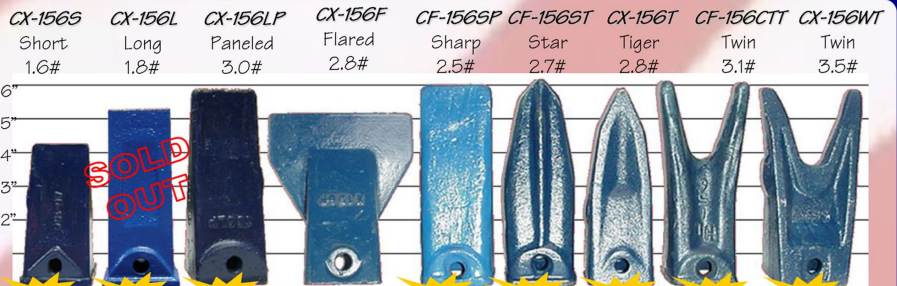

230CSP Sharp 2.7# **230CST** Star 2.6# **230THD** Tiger 3.1# **230WT** Twin 3.9#

CX-156TR3

Triple Tiger Trident

3.5#

CX-290TR3

Triple Tiger Trident

156 SERIES

H&L® Hensley® Style Parabolic® Wear Parts

Part Number	Style	Your Cost
CX-220F	Flared Tip	
CX-220SP	Sharp Tip	
CX-220T	Single Tiger	
CX-220WT	Twin Tiger	

Part Number	Style	Your Cost
CX-290F	Flared Tip	
CX-290SP	Sharp Tip	
CX-290T	Single Tiger	
CX-290WT	Twin Tiger	