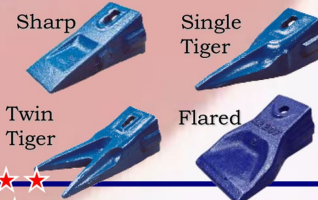

Part Number	Style	Your Cost
CX-1U-3302	Long Tip	
CX-1U-3302TL	Single Tiger	
CX-1U-3302WTL	Twin Tiger	

PIN CADDY™

FREE Flexpins

B23HL

Pin Caddy 230 Systems

FOR ALL 156/230 INSTALLATIONS

B156HL

156 Systems Punch

*Not affiliated with Pin Master/Davom

POPULAR H&L® 230 STYLE TEETH

Complete line of forged and cast teeth in Stock!

230SP Sharp 2.6# **230ST** Star 2.8# **230CLAW** Claw 2.9# **230T9** Tiger 2.5# **230TT7** Twin 3.2# **230TTCLAW** Twin 2.9# **230CTT** Twin 2.8#

230CSP Sharp 2.7# **230CST** Star 2.6# **230THD** Tiger 3.1# **230WT** Twin 3.9#

CX-156TR3

Triple Tiger Trident

3.5#

CX-290TR3

Triple Tiger Trident

156 SERIES

H&L® Hensley® Style Parabolic® Wear Parts

Part Number	Style	Your Cost
CX-220F	Flared Tip	
CX-220SP	Sharp Tip	
CX-220T	Single Tiger	
CX-220WT	Twin Tiger	

Part Number	Style	Your Cost
CX-290F	Flared Tip	
CX-290SP	Sharp Tip	
CX-290T	Single Tiger	
CX-290WT	Twin Tiger	