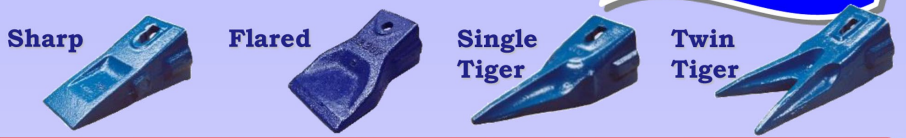

Pin Caddy[®] includes a **FREE** set of Flexpins[®]

Simply place the B156HL Punch into the B23HL Tool

Hensley Spiral Pin Removal

TOOL COST

Manufactured under multiple United States and foreign patents!

FREE SHIPPING on orders of \$500.00 or more!

All H&L products WARRANTED against premature breakage!

www.hltooth.com • 1-800 HL TOOTH
(1-800-458-6684)

© All manufacturer's names, numbers, symbols, and descriptions are used for reference purposes only.

H&L® Hensley® Top-Pin style Teeth!

**All Styles
In Stock**

C-156LPN
Long Coiled Pin
Special Offer

All locking pins In stock!

Other size Hensley® style offerings!

Part Number	Style	Your Cost
CX-220F	Flared Tip	
CX-220SP	Sharp Tip	
CX-220T	Single Tiger	
CX-220WT	Twin Tiger	
CX-290F	Flared Tip	
CX-290SP	Sharp Tip	
CX-290T	Single Tiger	
CX-290WT	Twin Tiger	
CX-290TR3	Triple Tiger	
CX-330F	Flared Tip	
CX-330SP	Sharp Tip	
CX-330T	Single Tiger	
CX-330WT	Twin Tiger	
CX-350SP	Sharp Tip	
CX-400SP	Sharp Tip	
CX-400T	Single Tiger	
CX-400WT	Twin Tiger	
CX-475SP	Sharp Tip	