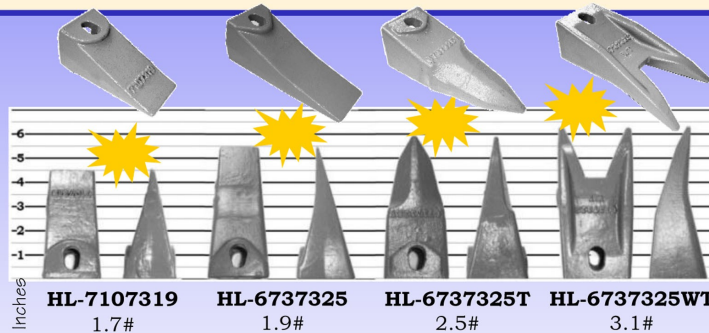

Offer good through December 2016

Flyer 196.2016

ORIGINAL H&L[®] SIDE-PIN TOOTH LINE-UP!

Cast Value

The **LARGEST** BACKHOE Tooth offering in the **WORLD!**

Forged in the USA

Flexpin style attachment!

Cast Value