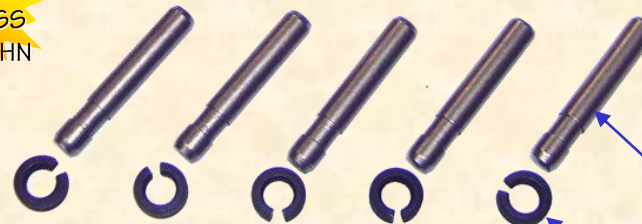

T343.2017

Cobra Line J-200 Series Teeth
Replaces ALL Caterpillar® Style Pin
and Retainer J-Series, since 1973.

H&L's **KITCX-1U-3202T** Tooth Kits
consists of five-(5) CX-1U-3202T
Single Tiger Teeth, *Inspected* in Tulsa
Oklahoma for enhance tooth
DURABILITY and long **LASTING
SHARPNESS!**

*Kits also include five-(5) Pins and
Retainers!*

TOOTH
HARDNESS
444-514BHN

COBRA LINE PRODUCT
H&L® TOOTH COMPANY

Factory Direct From Tulsa, Oklahoma

A "Cobra Line" Cat Style TOOTH KIT

KITCX-1U-3202T

Tooth Kits with 5-CX-1U-3202T Teeth, Pins and Retainers

13.0#/15.89kgs.

**5-CX-1U-3202T
TEETH**

**5-HL-9W-7112
STEEL PINS**

**5-HL-4T-0001
RETAINERS**