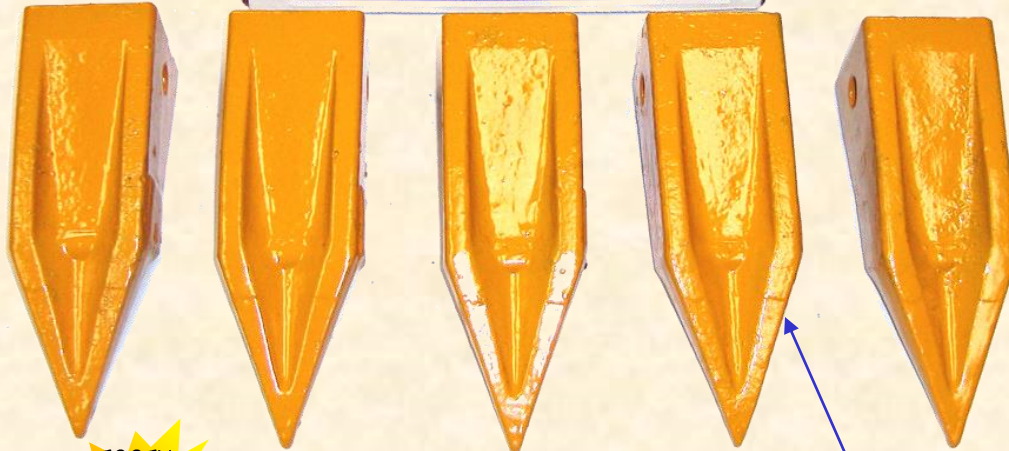

T343.2017

Cobra Line J-200 Series Teeth
Replaces ALL Caterpillar® Style Pin
and Retainer J-Series, since 1973.

H&L's **KITCX-1U-3202T** Tooth Kits
consists of five-(5) CX-1U-3202T
Single Tiger Teeth, *Inspected* in Tulsa
Oklahoma for enhance tooth
DURABILITY and long **LASTING
SHARPNESS!**

*Kits also include five-(5) Pins and
Retainers!*

TOOTH
HARDNESS
444-514BHN

COBRA LINE PRODUCT
H&L® TOOTH COMPANY

Factory Direct From Tulsa, Oklahoma

A "Cobra Line" Cat Style TOOTH KIT

KITCX-1U-3202T

Tooth Kits with 5-CX-1U-3202T Teeth, Pins and Retainers

13.0#/15.89kgs.

**5-CX-1U-3202T
TEETH**

**5-HL-9W-7112
STEEL PINS**

**5-HL-4T-0001
RETAINERS**