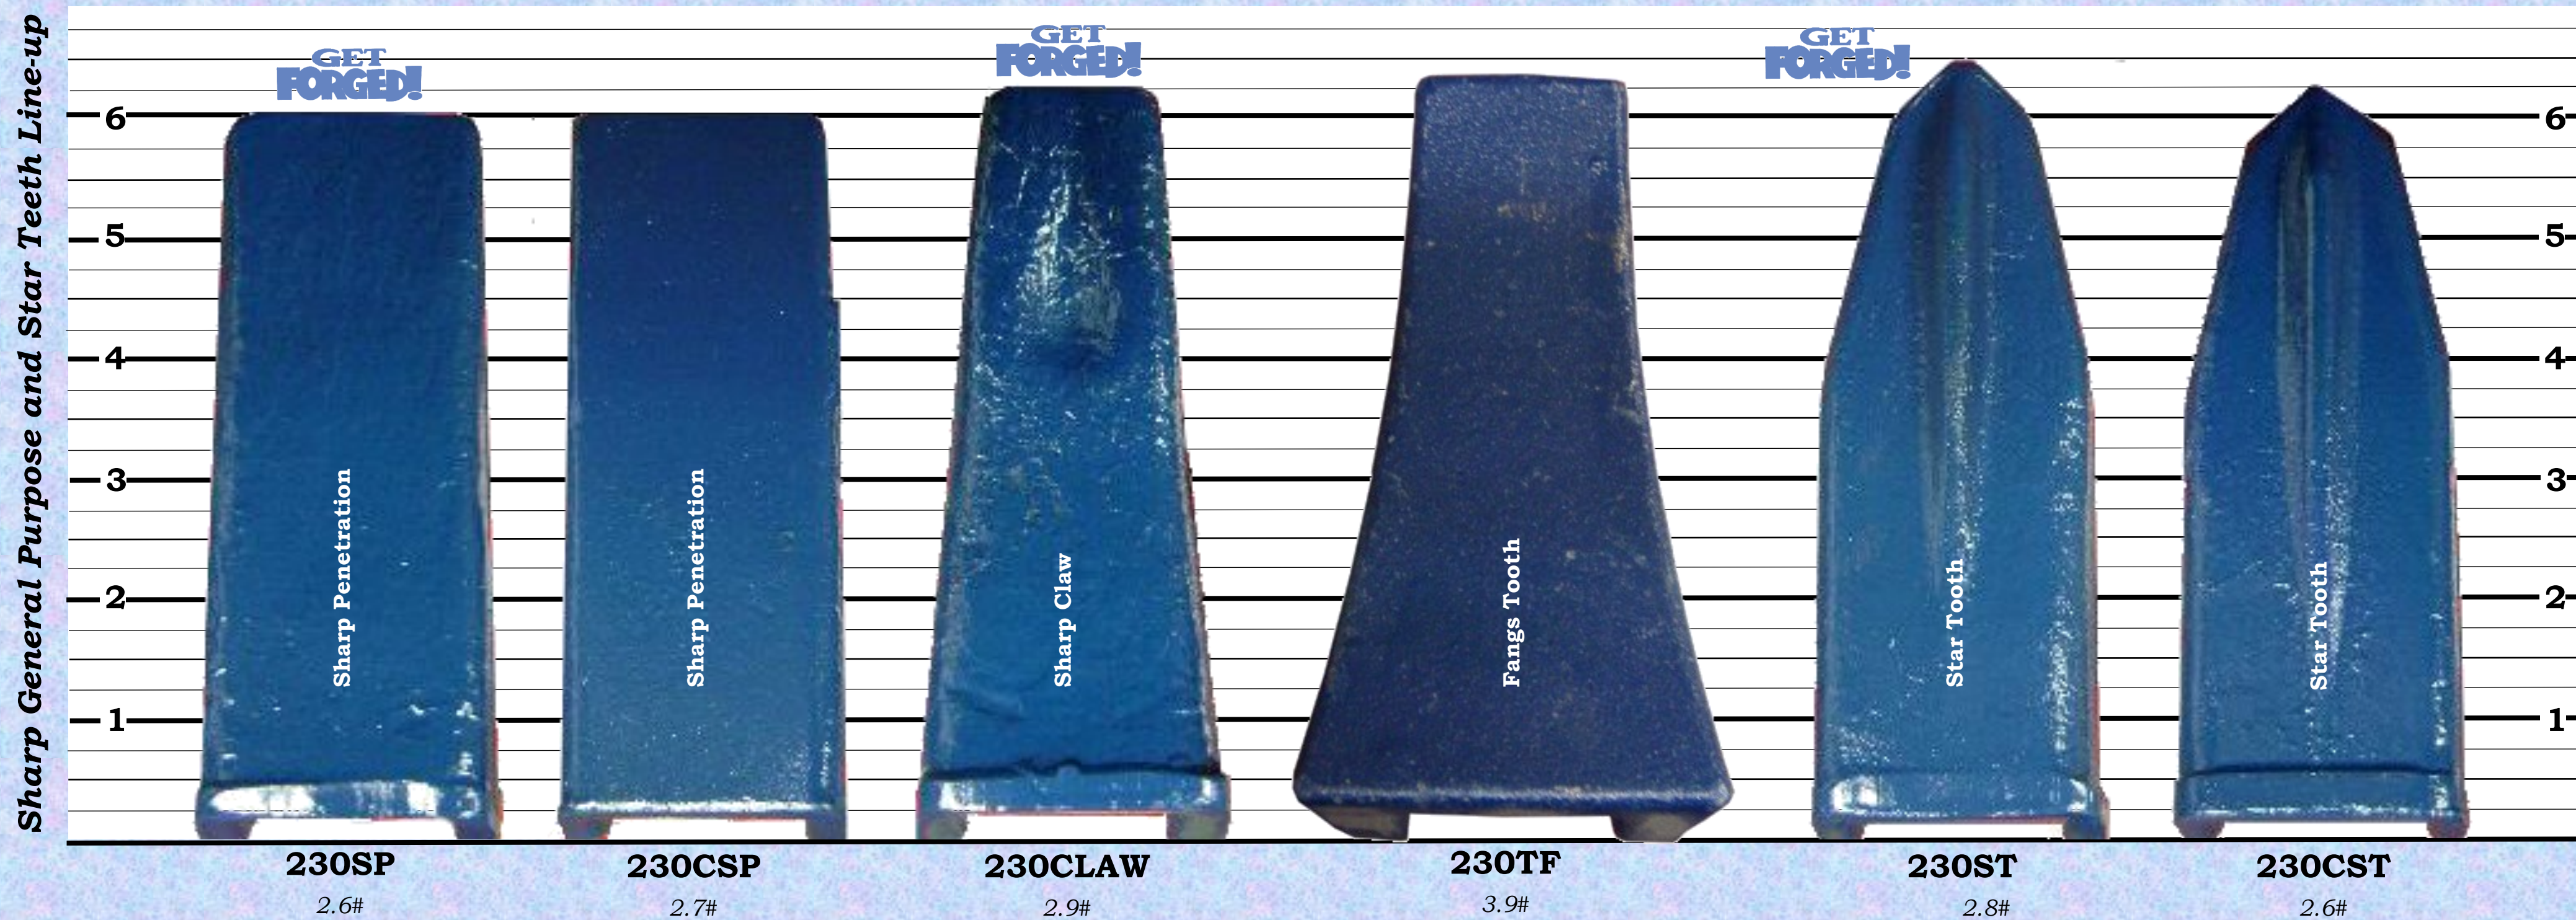

# The **LARGEST** 230 Tooth **LINE-UP** in the **WORLD!**

Choose from **twenty-(20)** different styles!

**Forged G.E.T.** are manufactured in Tulsa, Oklahoma

*Made in the USA!*

**230 Series Flexpin® Offering**

A  
ISO 9001-2008  
**CERTIFIED** Company

All H&L Teeth are  
**WARRANTED** against  
premature breakage!

© H&L Tooth Company 2015

Single, Twin and Triple Tiger Teeth Line-up

Flared and Lip Saver DeltaWing Teeth Line-up