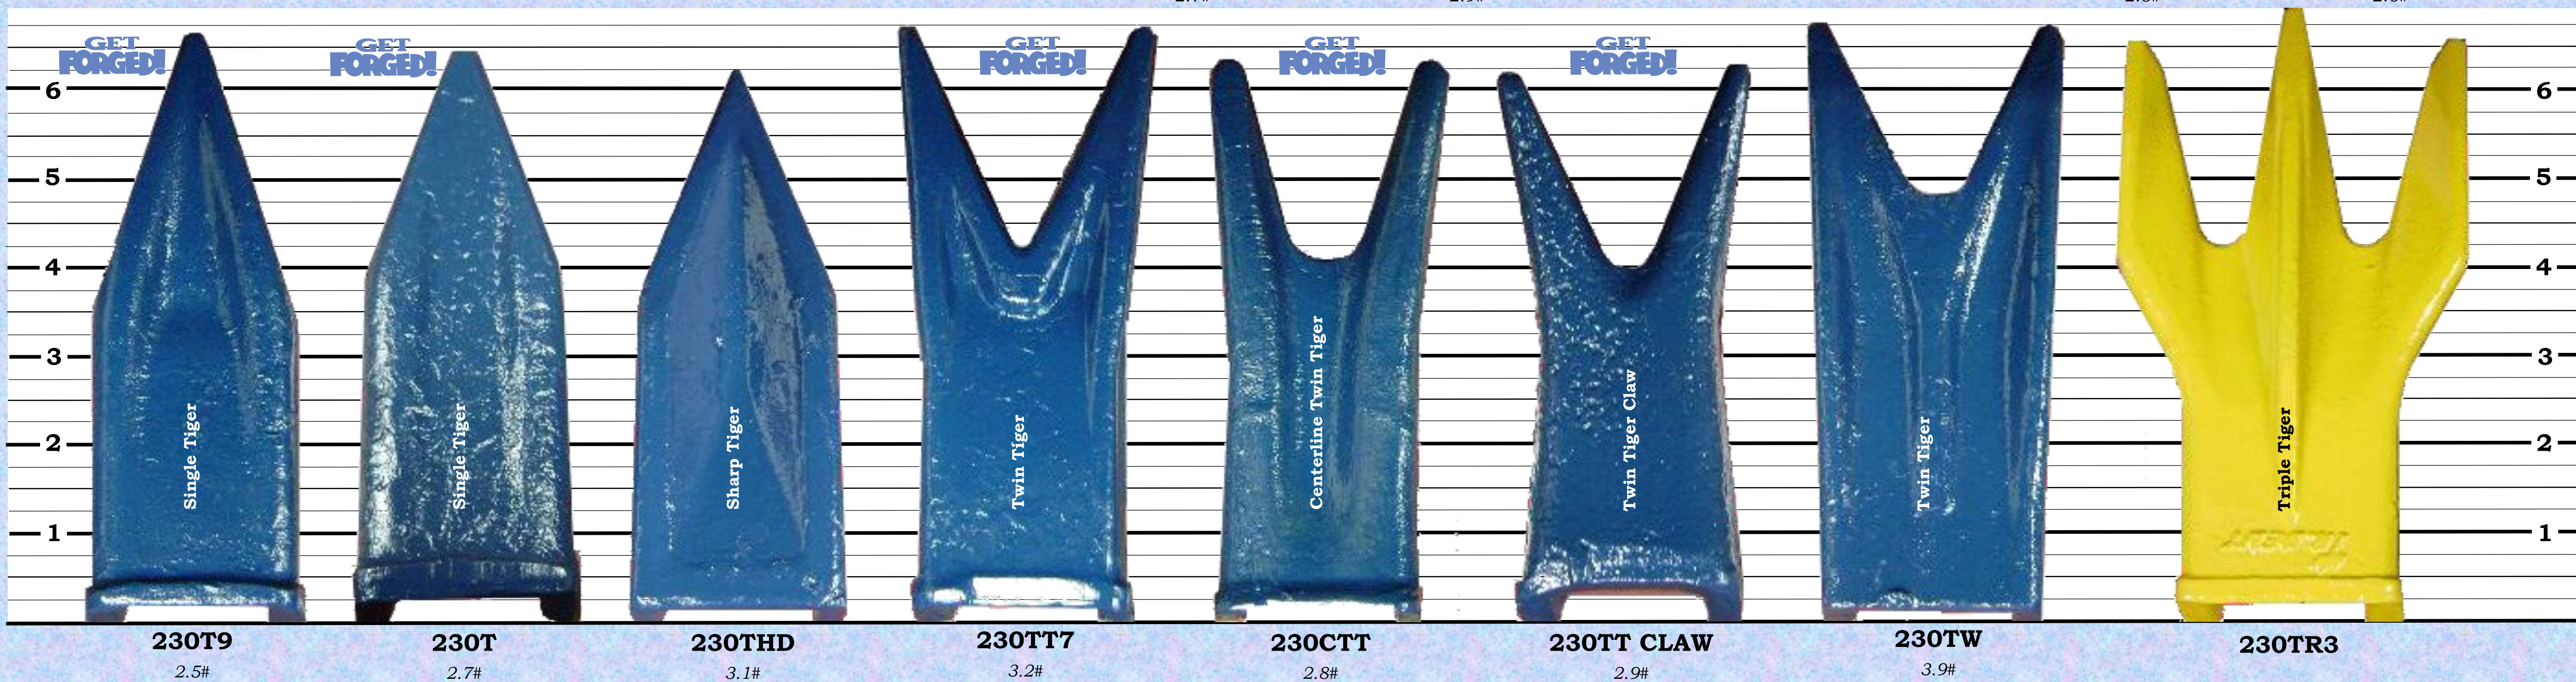

# The **LARGEST** 230 Tooth **LINE-UP** in the **WORLD!**

Choose from **twenty-(20)** different styles!

**Forged G.E.T.** are manufactured in Tulsa, Oklahoma

*Made in the USA!*

**230 Series Flexpin® Offering**

A  
ISO 9001-2008  
**CERTIFIED** Company

All H&L Teeth are  
**WARRANTED** against  
premature breakage!

© H&L Tooth Company 2015

Single, Twin and Triple Tiger Teeth Line-up

Flared and Lip Saver DeltaWing Teeth Line-up