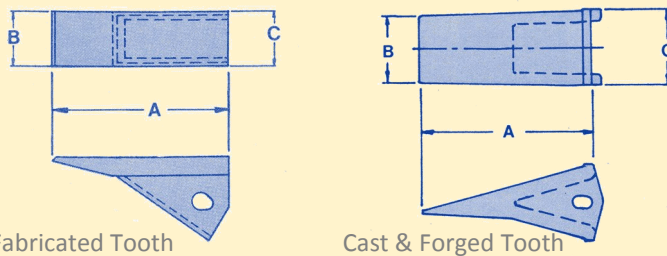

Fabricated, Cast and Forged Teeth

23 and 230 Series

Fabricated Tooth

Cast & Forged Tooth

Fabricated Teeth

Case Number	H&L Number	Tooth Styles	A	B	C
D39093 D58590	23SP	Sharp	5.06"	2.25"	2.25"
ZJZ23W	23HW	Flared	5.00"	4.50"	2.25"

Cast Value Teeth

Case Number	H&L Number	Tooth Styles	A	B	C
442677A1	230CSP	Sharp	6.00"	2.25"	2.25"
B96108	230CST	Star	6.25"	0.38"	2.25"
251474	230THD	Single Tiger	6.25"	0.25"	2.25"
D140561	230TW	Twin Tiger	6.50"	2.88"	2.25"
Optional	230TF	Fangs	6.12"	1.75"	3.00"
Optional	230TR3	Triple Tiger	7.00"	4.00"	2.50"
Optional	230SP-5	Lip Saver	6.50"	1.50"	4.50"
Optional	230HD-5	Lip Saver	6.50"	1.50"	4.50"
Optional	230T9-5	Lip Saver	6.50"	0.25"	4.50"
Optional	230TT7-5	Lip Saver	6.50"	3.25"	4.50"
Optional	230CF	Flared	5.25"	4.50"	2.25"
Optional	230CHF	Flared	6.50"	4.50"	2.38"
Optional	230CHFC	Corner			

Unforged Teeth

Case Number	H&L Number	Tooth Styles	A	B	C
D51750 442689A1	230SP	Sharp	6.12"	2.12"	2.25"
D79100 87407887	230ST	Star	6.25"	0.25"	2.38"
D80119	230T9	Single Tiger	6.50"	0.25"	2.38"
D156045	230TT7	Twin Tiger	6.75"	3.00"	2.38"
Optional	230CLAW	Fangs	6.25"	1.50"	2.38"
Optional	230TTCLAW	Fangs Twin	6.50"	3.25"	2.38"
Optional	230CTT	Twin Tiger	6.25"	2.75"	2.38"
Optional	230F	Flared	6.50"	4.50"	2.38"

© H&L Tooth Company 2015

Weld on and Bolt on Adapters

23 and 230 Series

Weld on Series Adapters

© H&L Too5th Company 2015

1W STYLE

1CW STYLE

Case Number	H&L Number	Styles	A	B	C
D48035	3473-W-23 <small>OUT OF PRODUCTION</small>	1W	1.06"	0.19"	23
B91262 7703990	2740-W-23	1W	1.06"	0.19"	23
B900568 7704302	2740-AW-23	1W	0.91"	0.19"	23
B900567	2740-MW-23	1W	0.69"	0.25"	23
D48212 D91886	2740-ZW-23	1W	1.06"	0.19"	23
D138157	2740-AFW-23	1W-AF	1.06"	0.19"	23
ZJZ83423	D-834-23	1CW	1.00"	0.19"	30
B91340	D-834-Y-23	1CW	1.00"	0.19"	23