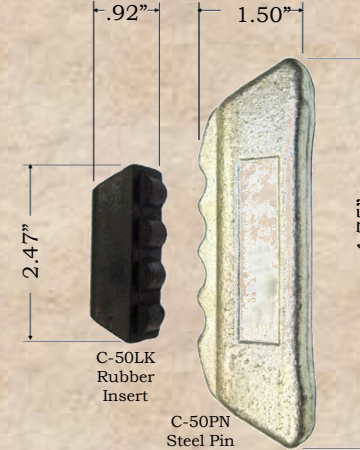

Cobra Line Pin, Insert, Horse Shoe & Flexpins Retention!

C-18-20 Insert & Pin

C-22 Insert & Pin

C-25-30 Insert & Pin

C-35 Insert & Pin

C-40 Insert & Pin

C-45 Insert & Pin

C-50 Insert & Pin

COBRA LINE PRODUCT

H&L® TOOTH COMPANY

Factory in Tulsa, Oklahoma

"Cobra Line" style

conical, twist on, super twist Pins and Inserts

H&L "Cobra Line" Pins, Flexpins and Steel Keepers...

Conical Pins and Inserts: 18-20PN, 18-20MLK, 22PN, 22LK, 25-30PN, 25-30LK, 35PN, 35-40LK, 40PN, 45PN, 45LK, 50PN and 50LK.

Twist on Horseshoe Retention; 21LK, 27LK, 37LK and 47LK.

Super twist Style Pins; V13-17PN, V19-23PN, V29PN, V33PN, V39PN and V43PN.

T438.2024

© H&L Tooth Company 2024

Twist on Style Horse Shoe Retention!

C-21 Series Pin

C-21LK Horse Shoe

C-27 Series Pin

C-27LK Horse Shoe

C-37 Series Pin

C-37LK Horse Shoe

C-47 Series Pin

C-47LK Horse Shoe

Super Twist Retention Flexpin® Identification!