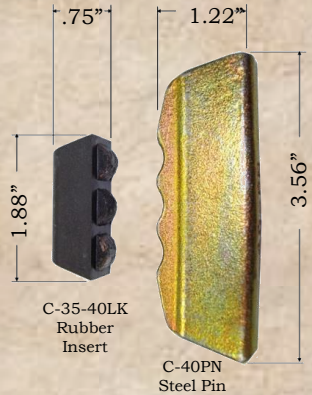

Cobra Line Pin, Insert, Horse Shoe & Flexpins Retention!

C-18-20 Insert & Pin

C-22 Insert & Pin

C-25-30 Insert & Pin

C-35 Insert & Pin

C-40 Insert & Pin

C-45 Insert & Pin

C-50 Insert & Pin

COBRA LINE PRODUCT

H&L® TOOTH COMPANY

Factory in Tulsa, Oklahoma

"Cobra Line" style

conical, twist on, super twist Pins and Inserts

H&L "Cobra Line" Pins, Flexpins and Steel Keepers...

Conical Pins and Inserts: 18-20PN, 18-20MLK, 22PN, 22LK, 25-30PN, 25-30LK, 35PN, 35-40LK, 40PN, 45PN, 45LK, 50PN and 50LK.

Twist on Horseshoe Retention; 21LK, 27LK, 37LK and 47LK.

Super twist Style Pins; V13-17PN, V19-23PN, V29PN, V33PN, V39PN and V43PN.

T438.2024

© H&L Tooth Company 2024

Twist on Style Horse Shoe Retention!

C-21 Series Pin

C-21LK Horse Shoe

C-27 Series Pin

C-27LK Horse Shoe

C-37 Series Pin

C-37LK Horse Shoe

C-47 Series Pin

C-47LK Horse Shoe

Super Twist Retention Flexpin® Identification!