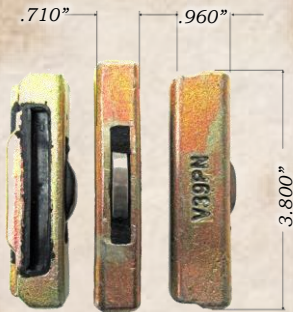

Cobra Line Pin, Insert, Horse Shoe & Flexpins Retention!

C-18-20 Insert & Pin

C-22 Insert & Pin

C-25-30 Insert & Pin

C-35 Insert & Pin

C-40 Insert & Pin

C-45 Insert & Pin

C-50 Insert & Pin

COBRA LINE PRODUCT

H&L® TOOTH COMPANY

Factory in Tulsa, Oklahoma

"Cobra Line" style

conical, twist on, super twist Pins and Inserts

H&L "Cobra Line" Pins, Flexpins and Steel Keepers...

Conical Pins and Inserts: 18-20PN, 18-20MLK, 22PN, 22LK, 25-30PN, 25-30LK, 35PN, 35-40LK, 40PN, 45PN, 45LK, 50PN and 50LK.

C-21LK Horse Shoe

C-27 Series Pin

C-27LK Horse Shoe

C-37 Series Pin

C-37LK Horse Shoe

C-47 Series Pin

C-47LK Horse Shoe

Super Twist Retention Flexpin® Identification!

CV-13-17PN

CV-19-23PN

CV-29PN

CV-33PN

CV-39PN

CV-43PN