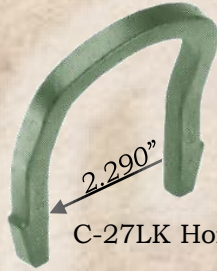

Cobra Line Pin, Insert, Horse Shoe & Flexpins Retention!

C-18-20 Insert & Pin

C-22 Insert & Pin

C-25-30 Insert & Pin

C-35 Insert & Pin

C-40 Insert & Pin

C-45 Insert & Pin

C-50 Insert & Pin

COBRA LINE PRODUCT

H&L® TOOTH COMPANY

Factory in Tulsa, Oklahoma

"Cobra Line" style

conical, twist on, super twist Pins and Inserts

H&L "Cobra Line" Pins, Flexpins and Steel Keepers...

Conical Pins and Inserts: 18-20PN, 18-20MLK, 22PN, 22LK, 25-30PN, 25-30LK, 35PN, 35-40LK, 40PN, 45PN, 45LK, 50PN and 50LK.

Twist on Horseshoe Retention; 21LK, 27LK, 37LK and 47LK.

Super twist Style Pins; V13-17PN, V19-23PN, V29PN, V33PN, V39PN and V43PN.

T438.2024

© H&L Tooth Company 2024

Twist on Style Horse Shoe Retention!

C-21 Series Pin

C-21LK Horse Shoe

C-27 Series Pin

C-27LK Horse Shoe

C-37 Series Pin

C-37LK Horse Shoe

C-47 Series Pin

C-47LK Horse Shoe

Super Twist Retention Flexpin® Identification!