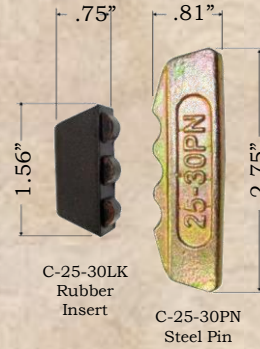

Cobra Line Pin, Insert, Horse Shoe & Flexpins Retention!

C-18-20 Insert & Pin

C-22 Insert & Pin

C-25-30 Insert & Pin

C-35 Insert & Pin

C-40 Insert & Pin

C-45 Insert & Pin

C-50 Insert & Pin

COBRA LINE PRODUCT

H&L® TOOTH COMPANY

Factory in Tulsa, Oklahoma

"Cobra Line" style

conical, twist on, super twist Pins and Inserts

H&L "Cobra Line" Pins, Flexpins and Steel Keepers...

Conical Pins and Inserts: 18-20PN, 18-20MLK, 22PN, 22LK, 25-30PN, 25-30LK, 35PN, 35-40LK, 40PN, 45PN, 45LK, 50PN and 50LK.

Twist on Horseshoe Retention; 21LK, 27LK, 37LK and 47LK.

Super twist Style Pins; V13-17PN, V19-23PN, V29PN, V33PN, V39PN and V43PN.

T438.2024

© H&L Tooth Company 2024

Twist on Style Horse Shoe Retention!

C-21 Series Pin

C-21LK Horse Shoe

C-27 Series Pin

C-27LK Horse Shoe

C-37 Series Pin

C-37LK Horse Shoe

C-47 Series Pin

C-47LK Horse Shoe

Super Twist Retention Flexpin® Identification!