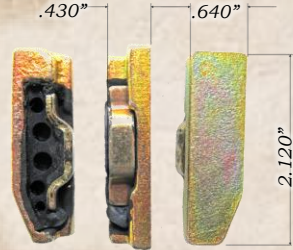

COBRA LINE PRODUCT

H&L® TOOTH COMPANY

Factory in Tulsa, Oklahoma

"Cobra Line" style

conical, twist on, super twist Pins and Inserts

H&L "Cobra Line" Pins, Flexpins and Steel Keepers...

Conical Pins and Inserts: 18-20PN, 18-20MLK, 22PN, 22LK, 25-30PN, 25-30LK, 35PN, 35-40LK, 40PN, 45PN, 45LK, 50PN and 50LK.

Twist on Horseshoe Retention; 21LK, 27LK, 37LK and 47LK.

Super twist Style Pins; V13-17PN, V19-23PN, V29PN, V33PN, V39PN and V43PN.

T438.2024

© H&L Tooth Company 2024

Twist on Style Horse Shoe Retention!

C-21 Series Pin

C-21LK Horse Shoe

C-27 Series Pin

C-27LK Horse Shoe

C-37 Series Pin

C-37LK Horse Shoe

C-47 Series Pin

C-47LK Horse Shoe

Super Twist Retention Flexpin® Identification!

CV-13-17PN

CV-19-23PN

CV-29PN

CV-33PN

CV-39PN

CV-43PN