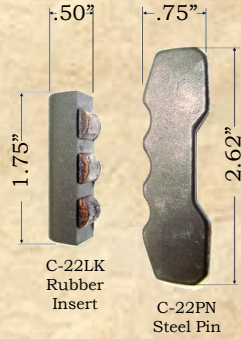

Cobra Line Pin, Insert, Horse Shoe & Flexpins Retention!

C-18-20 Insert & Pin

C-22 Insert & Pin

C-25-30 Insert & Pin

C-35 Insert & Pin

C-40 Insert & Pin

C-45 Insert & Pin

C-50 Insert & Pin

COBRA LINE PRODUCT

H&L® TOOTH COMPANY

Factory in Tulsa, Oklahoma

"Cobra Line" style

conical, twist on, super twist Pins and Inserts

H&L "Cobra Line" Pins, Flexpins and Steel Keepers...

Conical Pins and Inserts: 18-20PN, 18-20MLK, 22PN, 22LK, 25-30PN, 25-30LK, 35PN, 35-40LK, 40PN, 45PN, 45LK, 50PN and 50LK.

Twist on Horseshoe Retention; 21LK, 27LK, 37LK and 47LK.

Super twist Style Pins; V13-17PN, V19-23PN, V29PN, V33PN, V39PN and V43PN.

T438.2024

© H&L Tooth Company 2024

Twist on Style Horse Shoe Retention!

C-21 Series Pin

C-21LK Horse Shoe

C-27 Series Pin

C-27LK Horse Shoe

C-37 Series Pin

C-37LK Horse Shoe

C-47 Series Pin

C-47LK Horse Shoe

Super Twist Retention Flexpin® Identification!