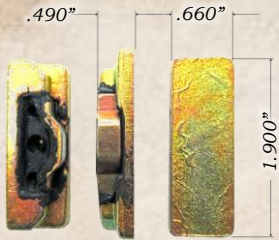

COBRA LINE PRODUCT

H&L® TOOTH COMPANY

Factory in Tulsa, Oklahoma

"Cobra Line" style

conical, twist on, super twist Pins and Inserts

H&L "Cobra Line" Pins, Flexpins and Steel Keepers...

Conical Pins and Inserts: 18-20PN, 18-20MLK, 22PN, 22LK, 25-30PN, 25-30LK, 35PN, 35-40LK, 40PN, 45PN, 45LK, 50PN and 50LK.

Twist on Horseshoe Retention; 21LK, 27LK, 37LK and 47LK.

Super twist Style Pins; V13-17PN, V19-23PN, V29PN, V33PN, V39PN and V43PN.

T438.2024

© H&L Tooth Company 2024

Twist on Style Horse Shoe Retention!

C-21 Series Pin

C-21LK Horse Shoe

C-27 Series Pin

C-27LK Horse Shoe

C-37 Series Pin

C-37LK Horse Shoe

C-47 Series Pin

C-47LK Horse Shoe

Super Twist Retention Flexpin® Identification!

CV-13-17PN

CV-19-23PN

CV-29PN

CV-33PN

CV-39PN

CV-43PN