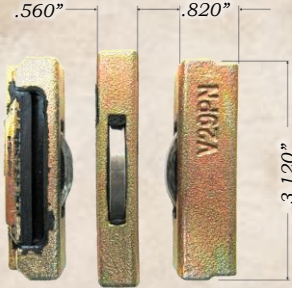

Twist on Style Horse Shoe Retention!

Super Twist Retention Flexpin® Identification!

CV-29PN

CV-33PN